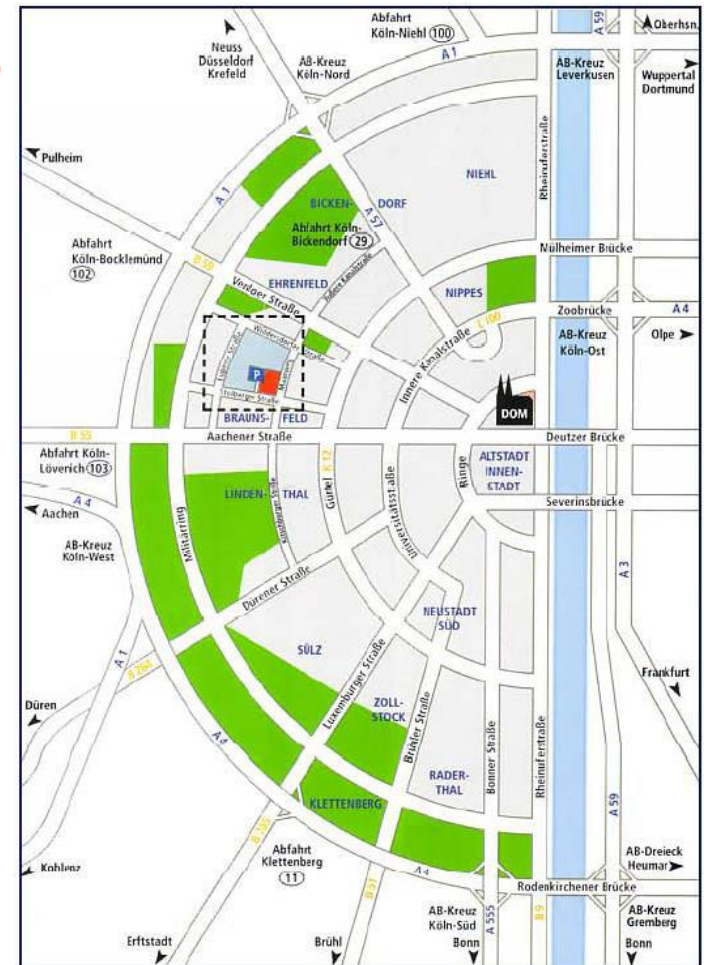

From Cologne Main Station

- take underground line 12, 16 or 18 towards Zollstock or Bonn to Neumarkt (3 minutes)
- take tram line 1 towards Junkersdorf/Weiden West to Maarweg (11 minutes)
- walk 500 meters north up Maarweg to GS1 Germany at the corner of Maarweg and Stolberger Strasse (7 minutes)

Online Information / Timetables: www.kvb-koeln.de

Directions to GS1 Germany Knowledge Center

How to reach us by car...

(destination for navigation systems: **Stolberger Str. 108a, 50933 Köln**)

From the south, Frankfurt (A3) or Bonn (A59/A555) or from the west, Aachen (A4)

- take the A4 towards Aachen, at interchange Heumar (from A3), Köln-Gremberg (from A59) or Köln-Süd (from A555)
- at interchange Köln-West, take the A1 towards Dortmund
- leave the motorway at Exit 103 (Köln-Lövenich) and turn right (east) on Aachener Straße (B55), heading towards the center of Cologne
- in 3,6 km, across from the REWE supermarket, make a u-turn (west) on Aachener Straße, then immediately turn right (north) on Maarweg
- in 500 meters, turn left (west) on Stolberger Strasse
- GS1's driveway is immediately on the right, 50 meters past the intersection

From the east, Olpe (A4):

- at interchange Köln-Ost, take the A4 (becomes B55a) towards Köln-Zentrum
- in 10 km, turn right (west) on Aachener Strasse
- in 1,6 km, turn right (north) on Maarweg at the REWE supermarket
- in 500 meters, turn left (west) on Stolberger Strasse
- GS1's driveway is immediately on the right, 50 meters past the intersection